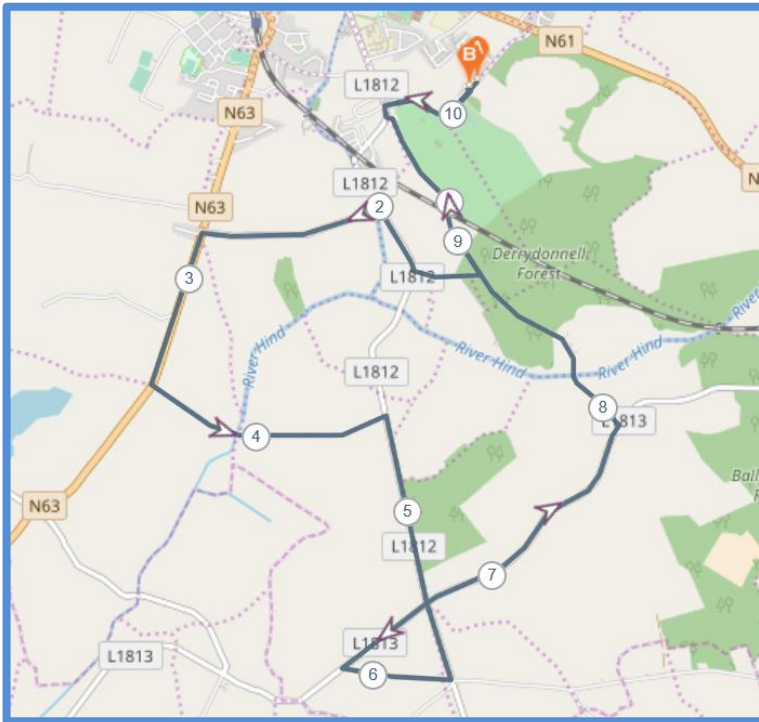

Race Start : 11:30AM

- Race Headquarters, Registration, T-Shirt pick up:
 - Hannon's Hotel, Athlone Road, Roscommon
- Car Parking:
 - Limited Car Parking at Hotel, parking on approach roads
- On-line Registrations:
 - Please note online Registrations closes at 12:00on Friday 1st July
 - No Registration on the day
- Number Collection:
 - Numbers for Postal entries will be sent out week of race, T-Shirt + non-postal numbers collection 9-7pm Friday evening and 9am to 11am on Sat 2nd July
- Toilets:
 - Adequate toilet facilities in Hotel and Portaloos+ Urinals in Carpark
- Safety:
 - Roads are open – follow marshal instructions at all times
 - Race safety announcement at start line @ 11:25am
- Water stations
 - 3 Water stations on the route – 2.5 miles, 5 miles and 7.5 miles
- Prizes:
 - Male and Female: 1st €250 + Trophy, 2nd €150 + Trophy, 3rd €100 + Trophy
 - Age Categories: 1st O40, O50, O60 male and female
 - Team Prize – 1st Overall Team
 - Course Record: €500 Male + Female
- Post race:
 - Refreshment and Prize giving in Hannon's Hotel

Course Map:

Course Elevation: